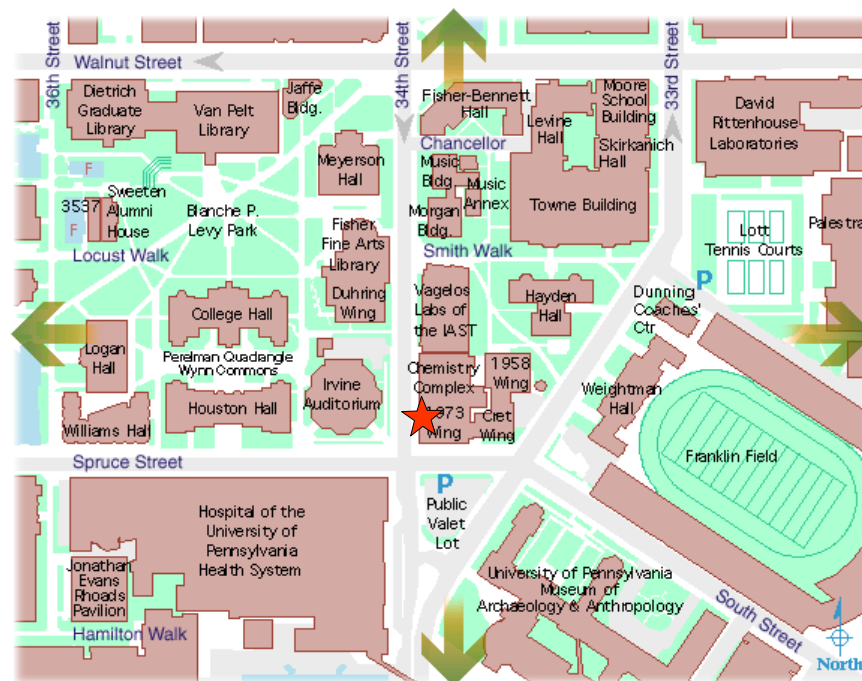

**Carolyn Hoff Lynch Auditorium
Chemistry Laboratories
University of Pennsylvania**

**231 South 34th St.
Philadelphia, PA 19104**

★ Please use the 34th St. entrance

Campus Map -- <http://www.facilities.upenn.edu/>