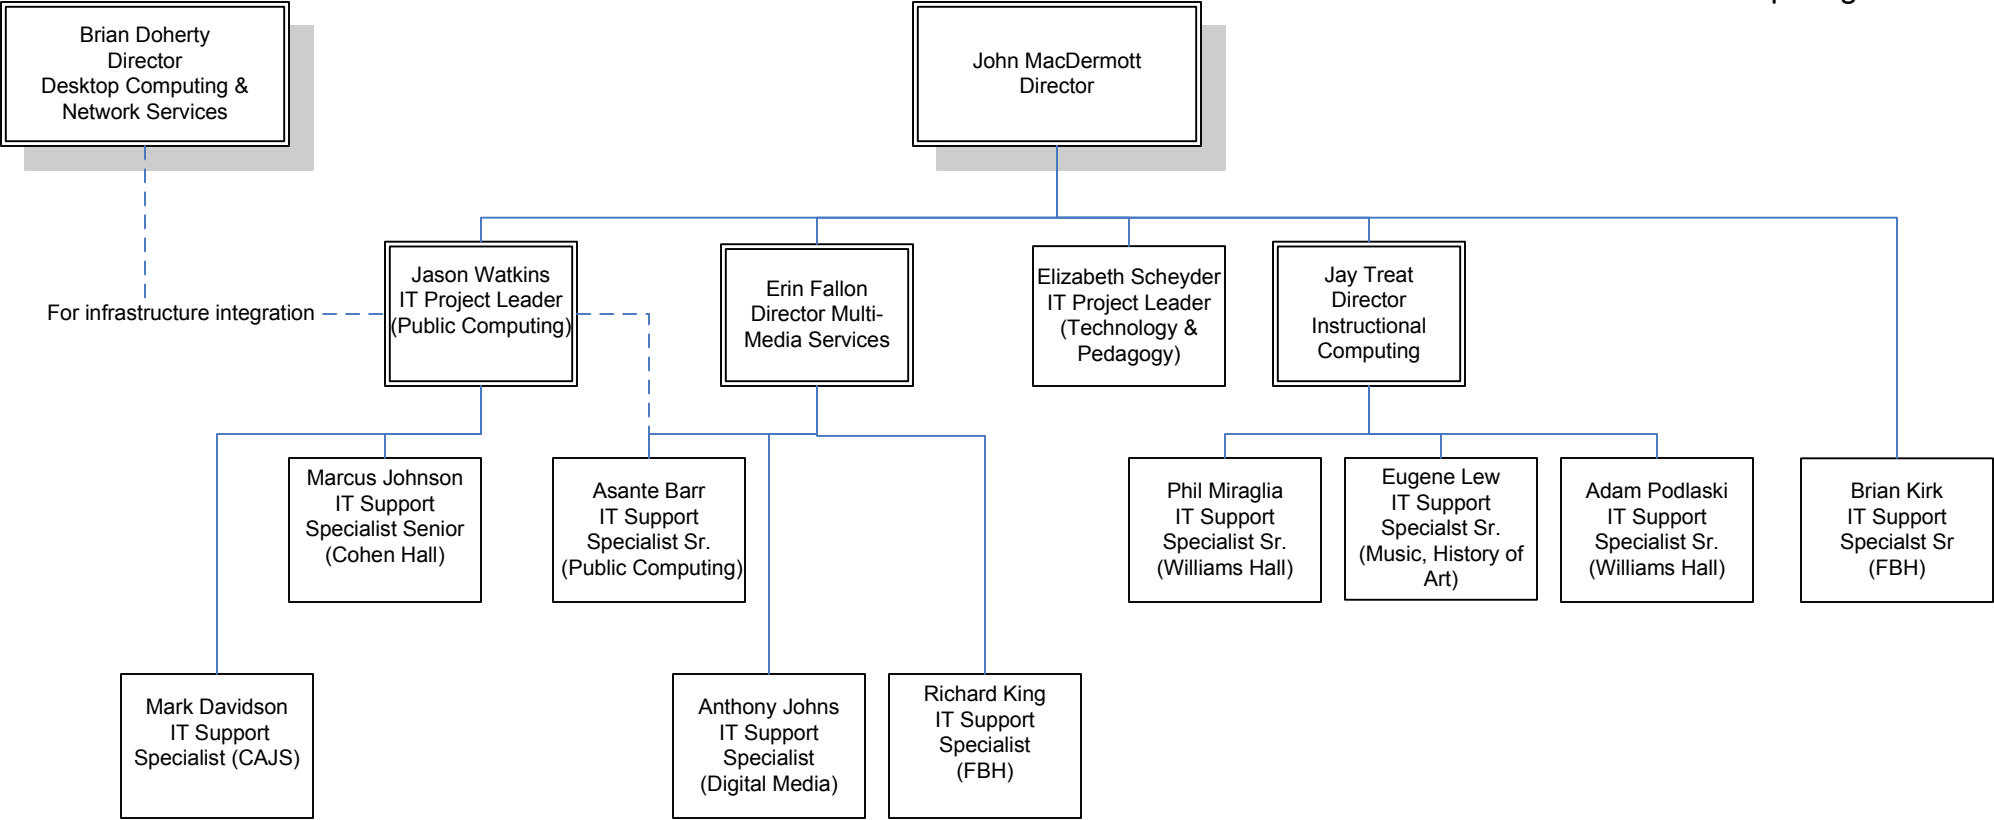

SAS Computing

SAS Computing

Instructional Technology and
Humanities Computing

SAS Computing

Social Sciences Computing

Christopher Mustazza
Director
Student Technology and
Social Science Computing

Natural Sciences

Social Sciences

Chris Leary
It Support
Specialist Sr
(Physics & Astronomy)

Adam Linder
IT Support
Specialist Sr.
(Biology)

Clare Din
Sr. Systems
Programmer
(Chemistry)

Taryn Kutish
IT Support
Specialist Sr
(Social Sciences)